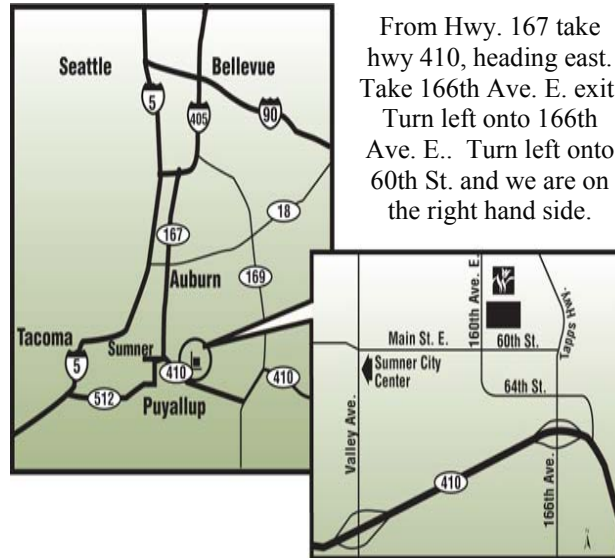

From Hwy. 167 take hwy 410, heading east. Take 166th Ave. E. exit. Turn left onto 166th Ave. E.. Turn left onto 60th St. and we are on the right hand side.

Windmill Gardens

16009 60th Street East
Sumner, WA 98390